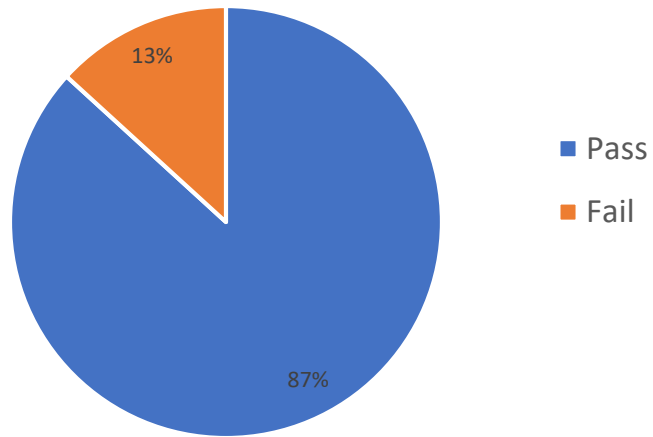

Year 2016-17 (Semester I, III)