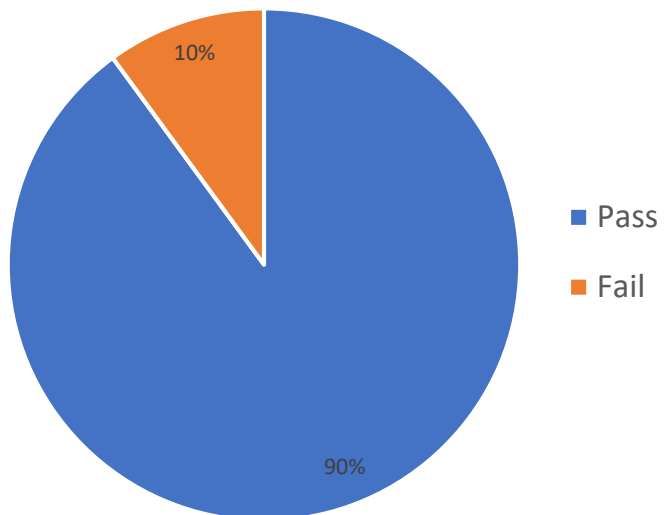

Year 2018-19 (Semester II,IV,VI)