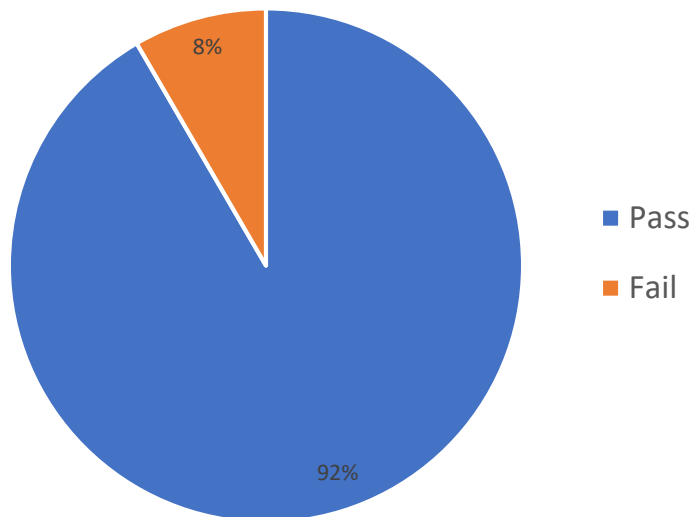

Year 2015-16 (Semester II,IV,Final)