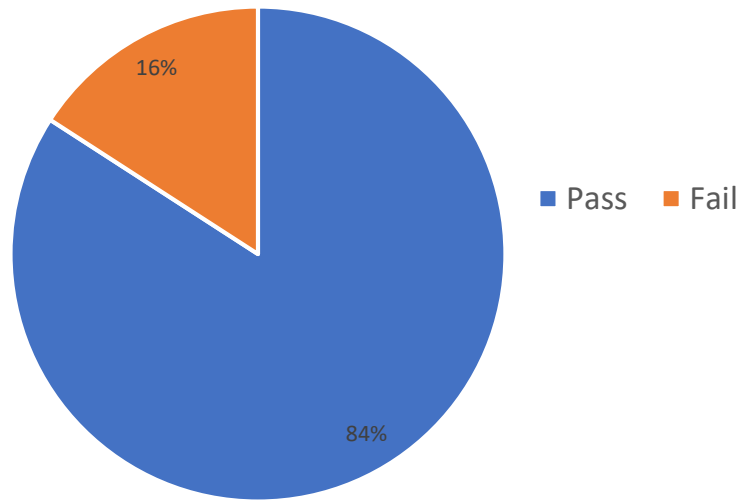

Year 2015-16 (Semester I,III)