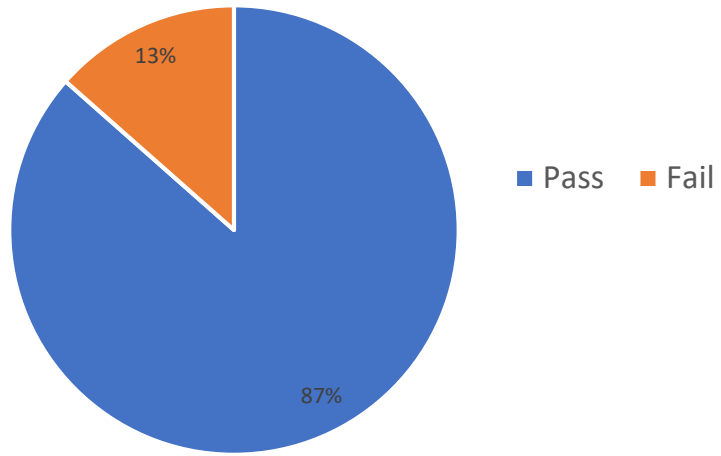

Year 2018-19 (Semester I,III,V)