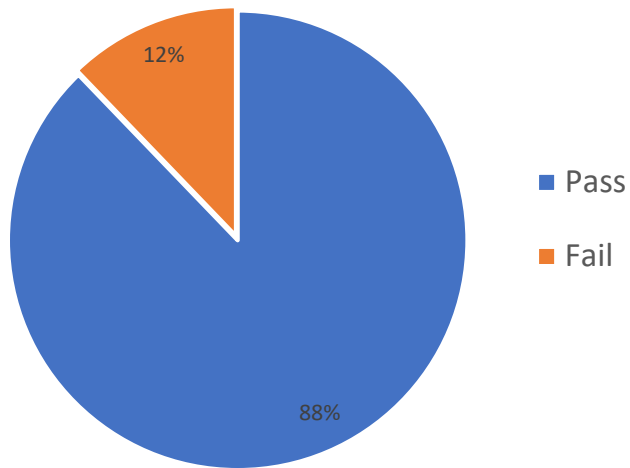

Year 2017-18 (Semester I,III,V)