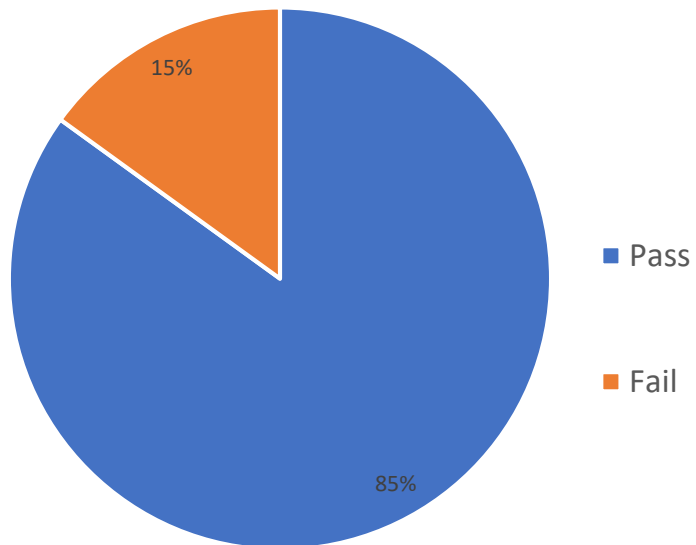

Year 2017-18 (Semester II,IV,VI)