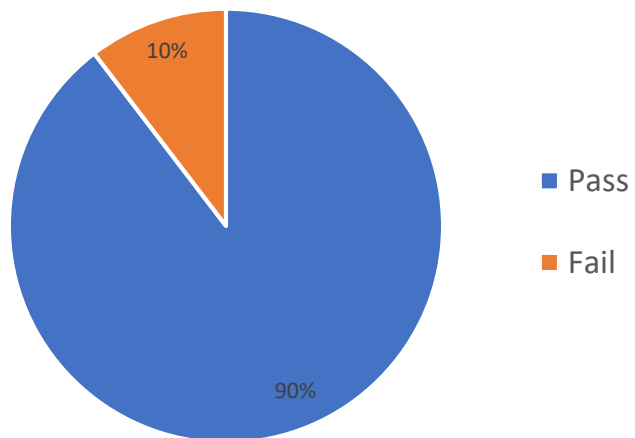

Year 2016-17 (Semesters II, IV, Final year)